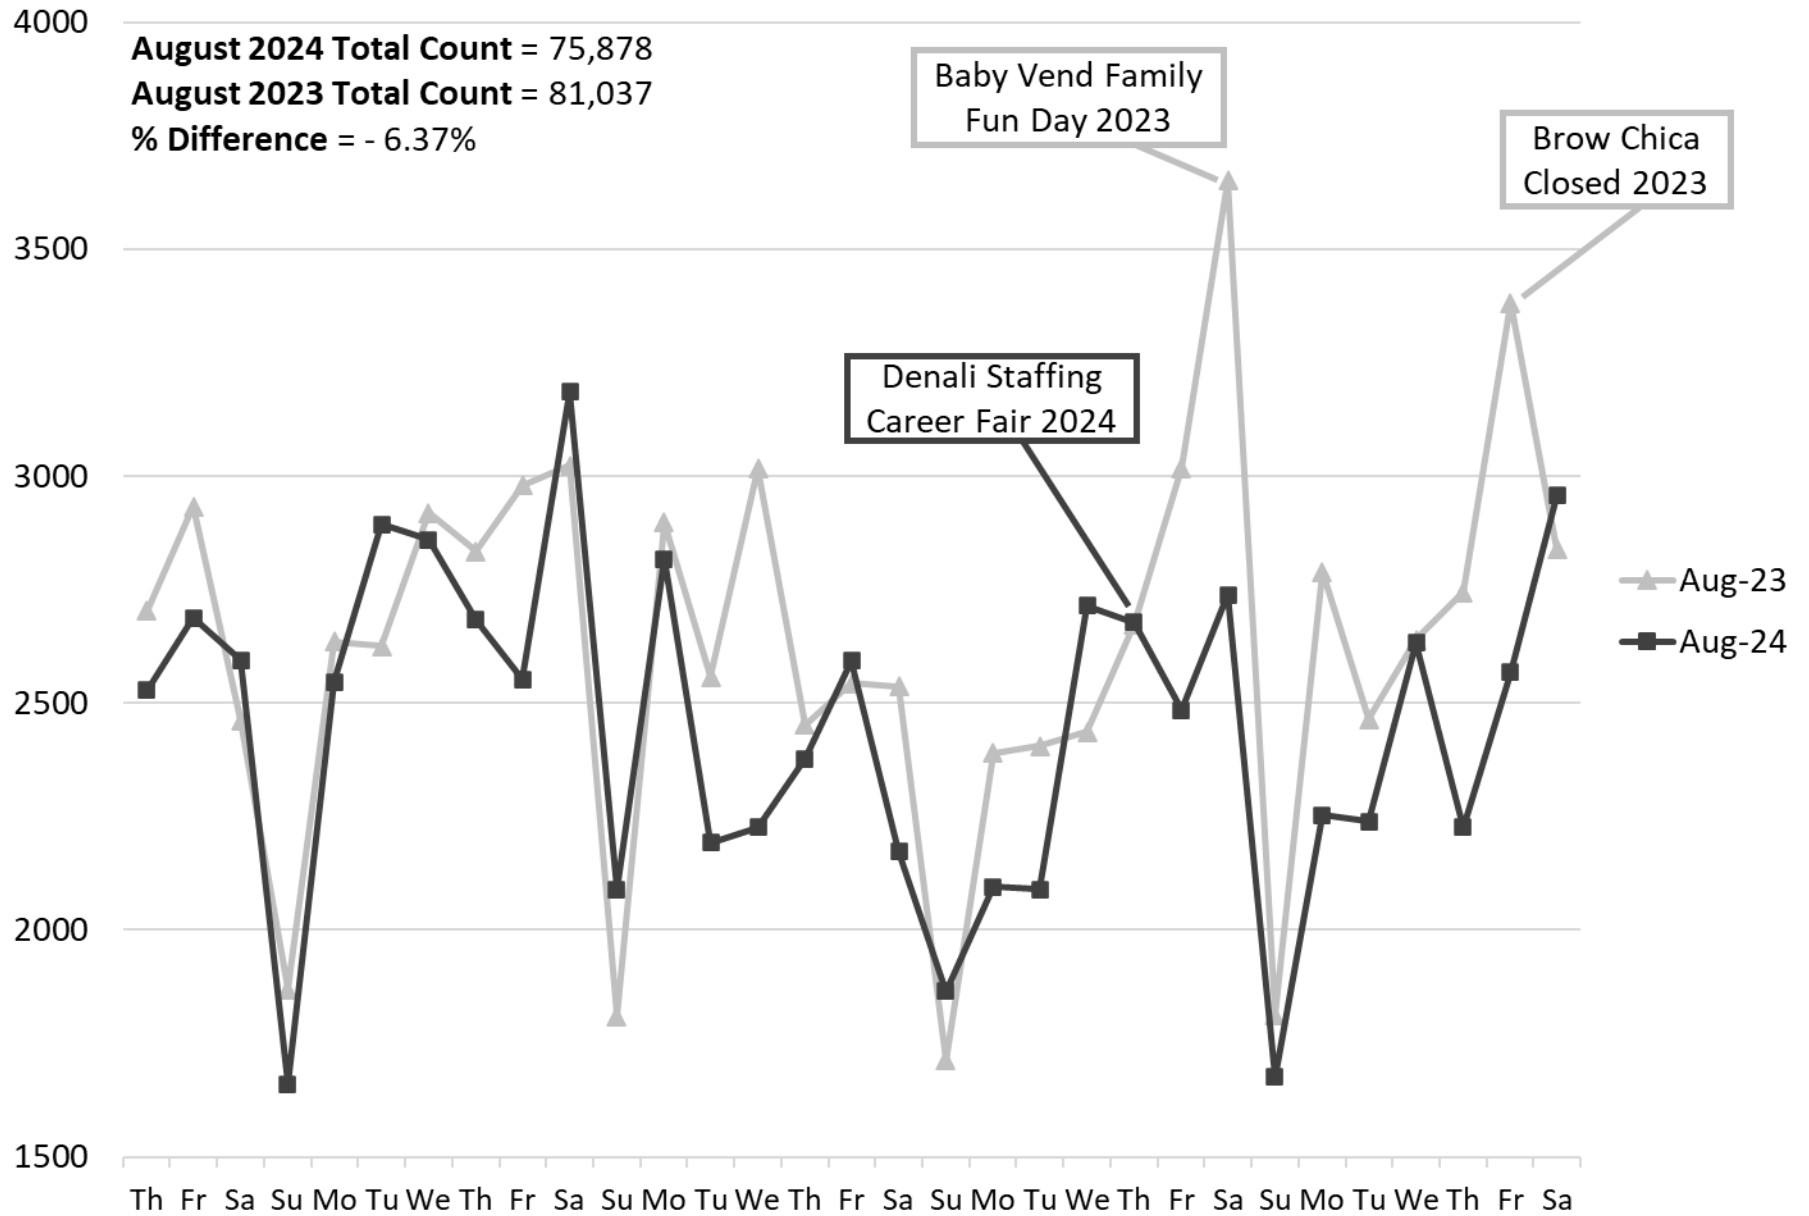

### Traffic Comparison By Day August 2023 vs. August 2024

**August 2024 Total Count = 75,878**  
**August 2023 Total Count = 81,037**  
**% Difference = - 6.37%**

Traffic Comparison By Entrance August 2023 vs. August 2024