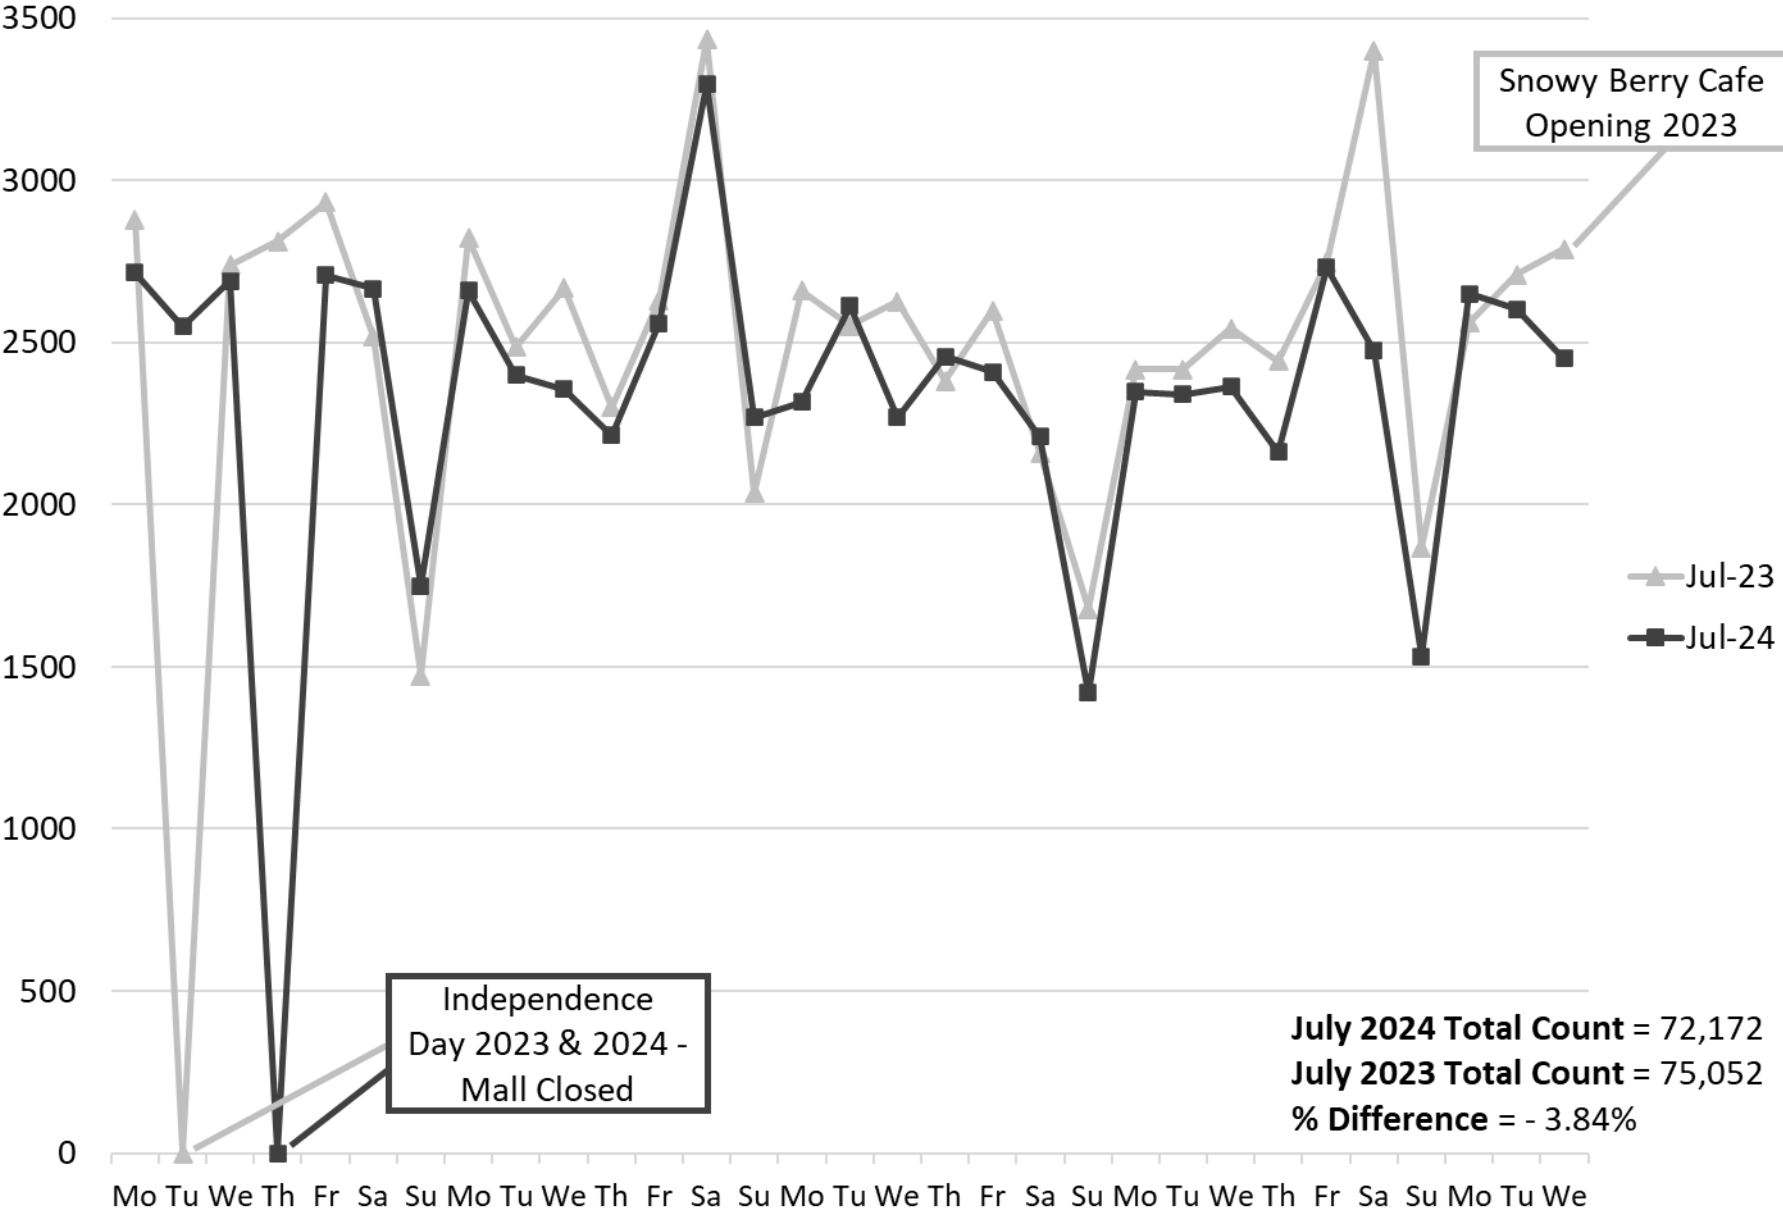

Traffic Comparison By Day July 2023 vs. July 2024

Snowy Berry Cafe Opening 2023

Independence Day 2023 & 2024 - Mall Closed

July 2024 Total Count = 72,172
 July 2023 Total Count = 75,052
 % Difference = - 3.84%

Traffic Comparison By Entrance July 2023 vs. July 2024