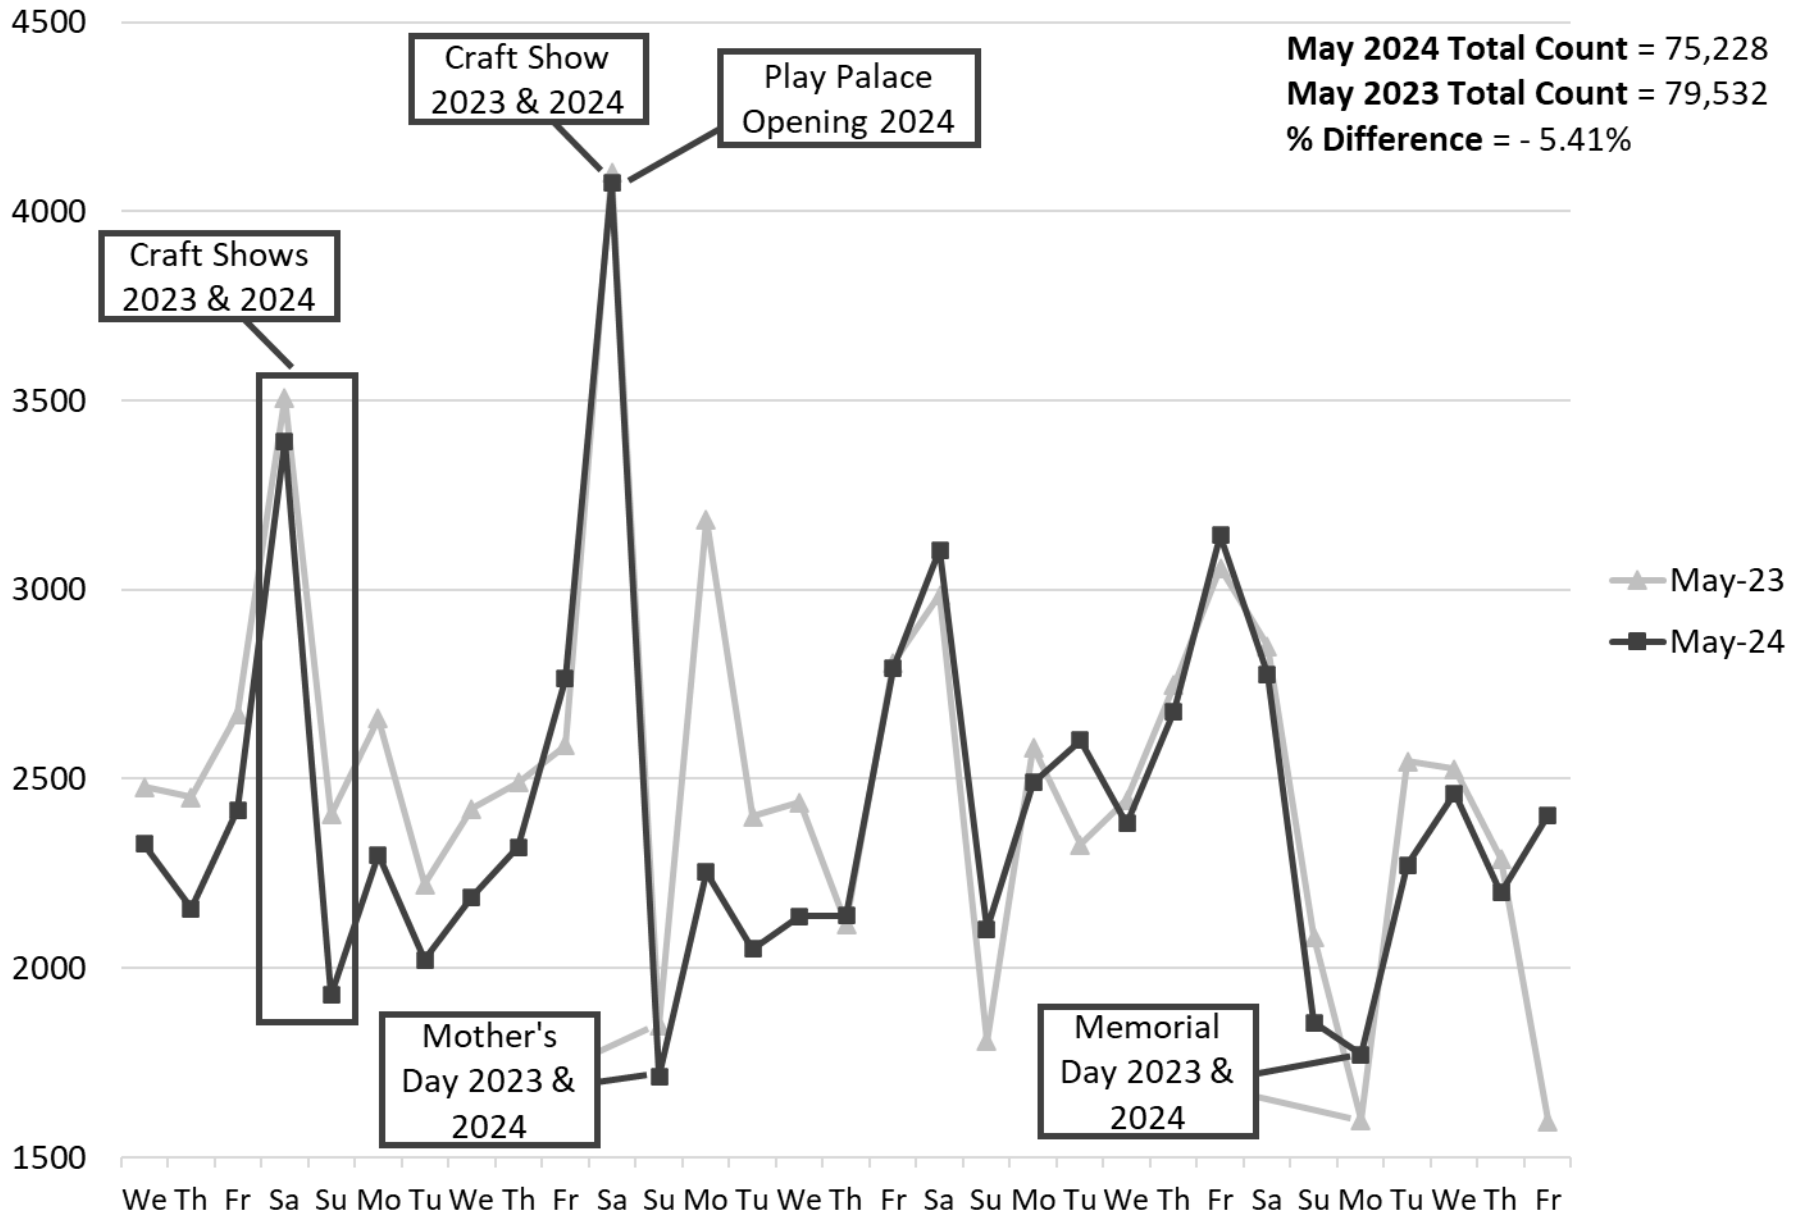

Traffic Comparison By Day May 2023 vs. May 2024

May 2024 Total Count = 75,228
May 2023 Total Count = 79,532
% Difference = - 5.41%

Traffic Comparison By Entrance May 2023 vs. May 2024